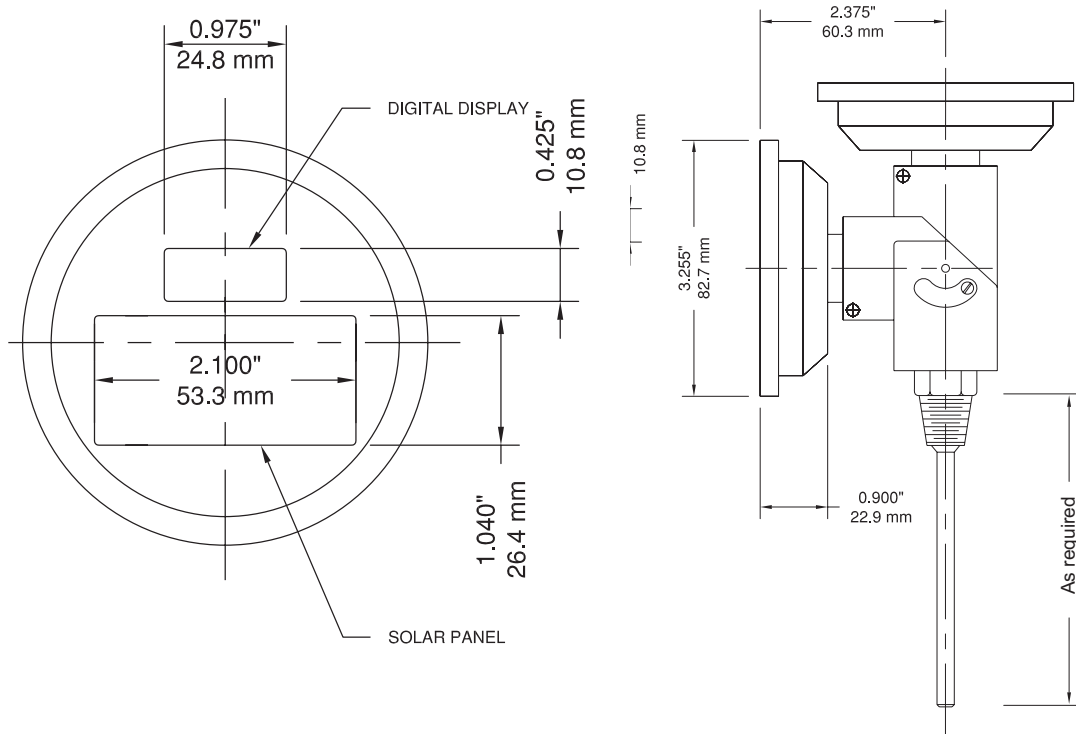

### Specifications

<b>Dial</b>	3" (75mm)
<b>Case</b>	304 SS case
<b>Lens</b>	Glass (3mm thickness)
<b>Ring</b>	304 SS, bezel, hermetically sealed
<b>Display</b>	LCD
<b>Stem</b>	304 SS, 0.25" diameter with lengths 2.5" (63mm) to 24" (600mm)
<b>Connection</b>	$\frac{1}{2}$ " NPT fully adjustable
<b>Sensor</b>	Ceramic resistance
<b>Lux Rating</b>	35 Lux
<b>Ambient Temperature</b>	-4°F to 122°F (-20°C to 50°C)
<b>Temperature Range</b>	-50 to 320°F (-50 to 180°C)
<b>Read Interval</b>	Every 6 seconds
<b>Accuracy</b>	±1%
<b>Enclosure Rating</b>	NEMA4 / IP65

### Order Codes (products in bold are normally in stock)

Stem Length	°F Scale	°C Scale
2.5" (63mm)	<b>THS32025F</b>	THS32025C
4" (100mm)	THS32040F	THS32040C
6" (150mm)	THS32060F	THS32060C
9" (230mm)	THS32090F	THS32090C
12" (300mm)	THS32120F	THS32120C
15" (370mm)	THS32150F	THS32150C
18" (450mm)	THS32180F	THS32180C
24" (600mm)	THS32240F	THS32240C

Note:  $\frac{1}{4}$ " NPT and  $\frac{3}{8}$ " NPT connection available  
 Longer stem lengths available up to 72"  
 316 SS wetted parts and sharp tip are available

## Series Number (for custom, non-standard product)

	T	H	S	-		-			-		-			-		-	
<b>SERIES</b>																	
<b>DIAL SIZE</b>																	
3"																	
<b>CONFIGURATION</b>																	
Adjustable Angle																	
<b>STEM LENGTH</b>																	
2.5"																	
4"																	
6"																	
Others (in inches X 10)																	
<b>STEM MATERIAL</b>																	
304 SS																	
316 SS																	
<b>STEM DIAMETER</b>																	
0.260"																	
<b>THREAD SIZE</b>																	
1/4"																	
3/8"																	
1/2"																	
Special																	
<b>THREAD TYPE</b>																	
NPT																	
BSP																	
BSPT																	
<b>OPTIONS</b>																	
316 SS stem																	